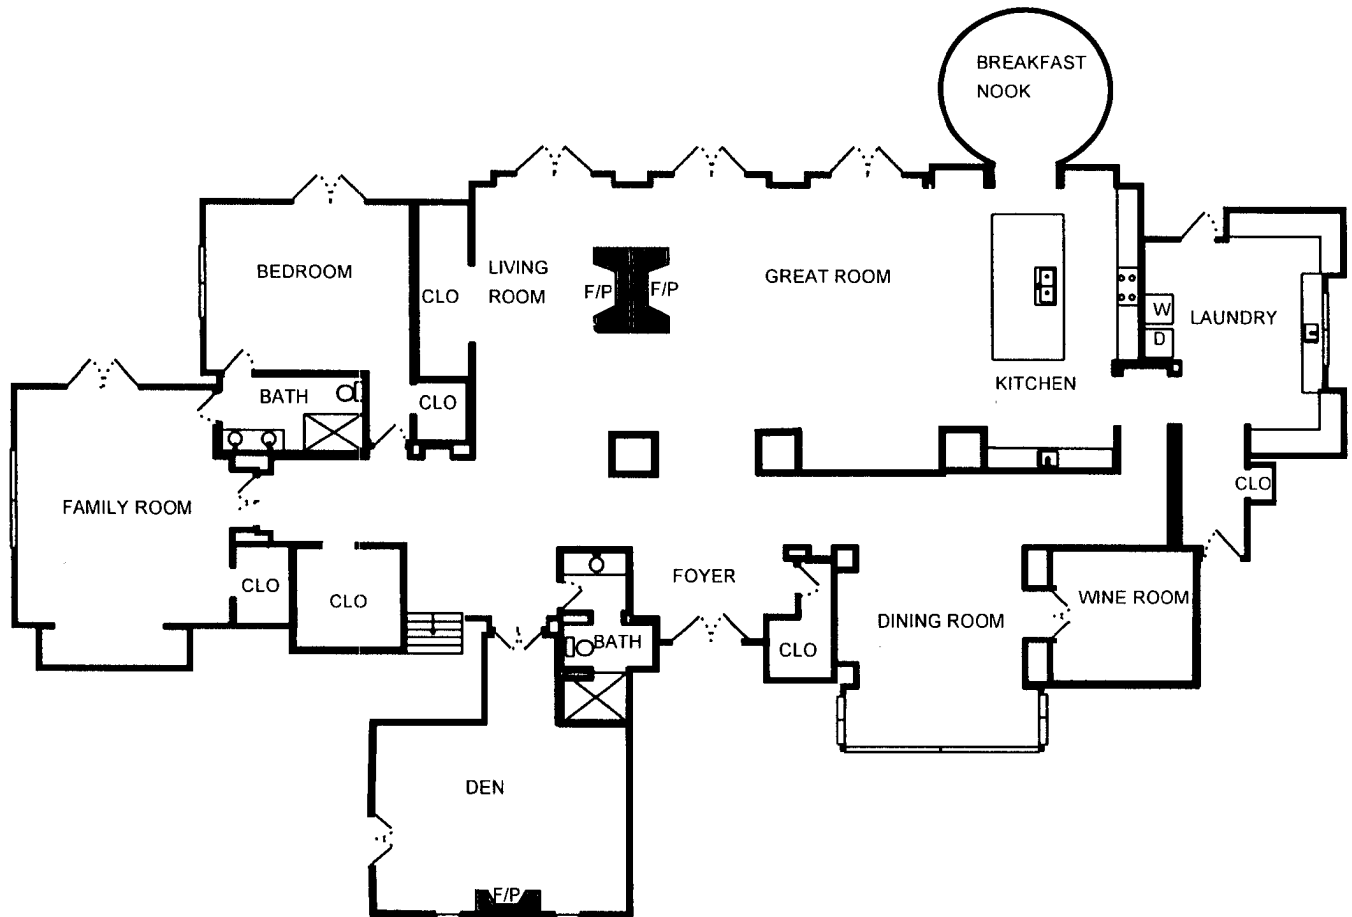

Website RE  
Order #RE9800-9427  
Measure #9806464  
Measured 08/21/14

Property Address:  
2120 Lovall Valley Road  
Sonoma, CA 95476

Website RE  
Order #RE9800-9427  
Measure #9806464  
Measured 08/21/14

Property Address:  
2120 Lovall Valley Road  
Sonoma, CA 95476

Website RE  
Order #RE9800-9427  
Measure #9806464  
Measured 08/21/14

Property Address:  
2120 Lovall Valley Road  
Sonoma, CA 95476

---

---

Website RE  
Order #RE9800-9427  
Measure #9806464  
Measured 08/21/14

Property Address:  
2120 Lovall Valley Road  
Sonoma, CA 95476

---

---

GUEST HOUSE