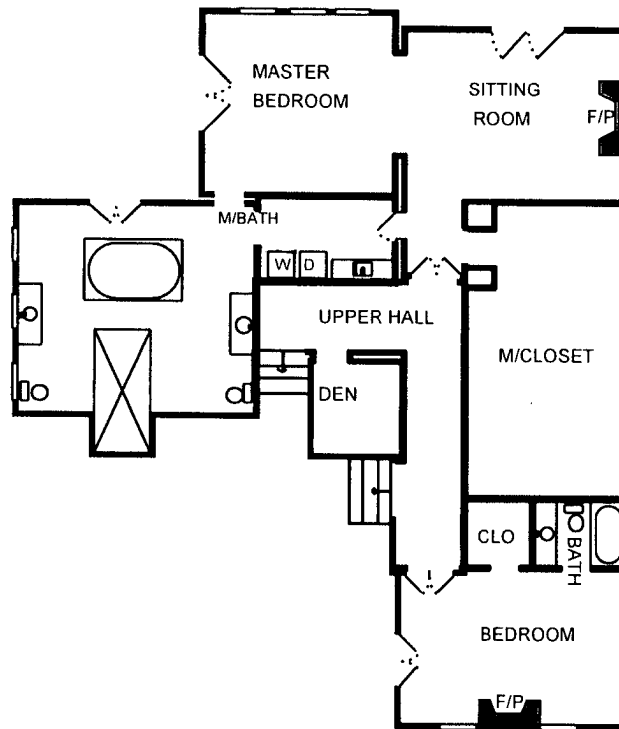

Website RE  
Order #RE9800-9427  
Measure #9806464  
Measured 08/21/14

Property Address:  
2120 Lovall Valley Road  
Sonoma, CA 95476

Website RE  
Order #RE9800-9427  
Measure #9806464  
Measured 08/21/14

Property Address:  
2120 Lovall Valley Road  
Sonoma, CA 95476

Website RE  
Order #RE9800-9427  
Measure #9806464  
Measured 08/21/14

Property Address:  
2120 Lovall Valley Road  
Sonoma, CA 95476

---

---

Website RE  
Order #RE9800-9427  
Measure #9806464  
Measured 08/21/14

Property Address:  
2120 Lovall Valley Road  
Sonoma, CA 95476

---

---

GUEST HOUSE